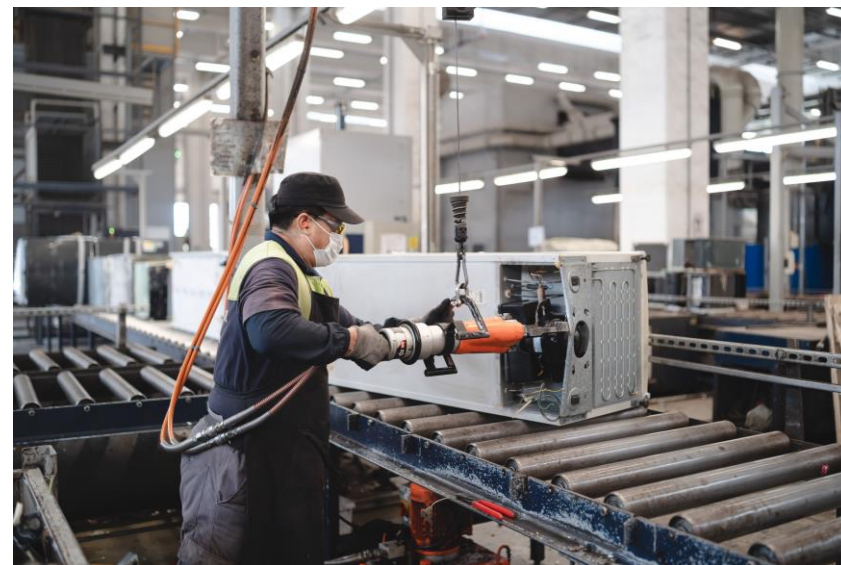

ALBA Integrated Waste Solutions (Hong Kong) Limited (ALBA IWS)

Regulated e-waste recycling service