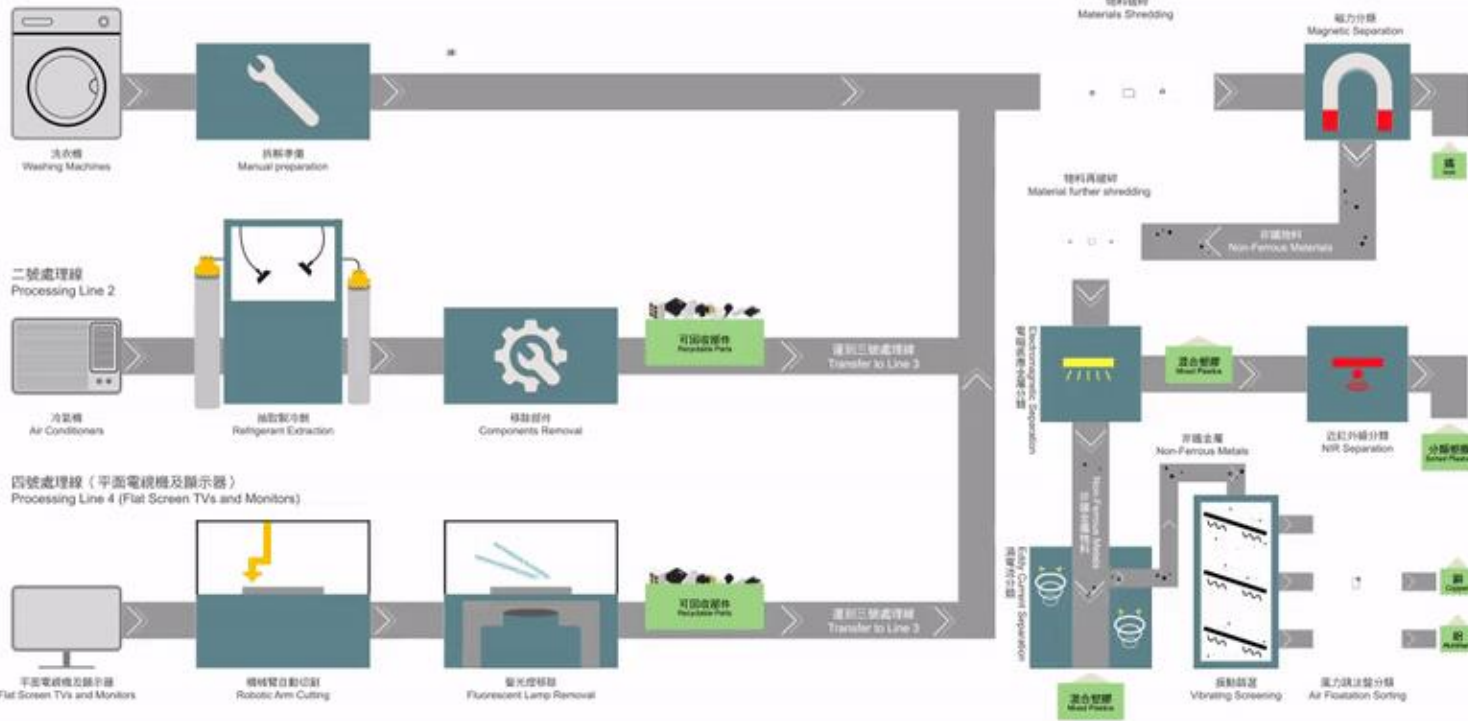

WEEE - PARK layout

Waste Electrical and Electronic Equipment Treatment and Recycling Facility (WEEETF) Facility Organization

Size of WEEE - PARK

Overall size: 3 ha
3,437 square metre Processing Hall
2,690 square metre Buffer Storage

Regulated electrical equipment processing capacity

Design capacity: 30,000 tonnes

一號處理線
Processing Line 1

三號處理線
Processing Line 3

二號處理線
Processing Line 2

四號處理線 (平面電視機及顯示器)
Processing Line 4 (Flat Screen TVs and Monitors)

四號處理線 (顯像管電視機及顯示器)
Processing Line 4 (CRT TVs and Monitors)

Processing lines

E-waste recycling rate

Better than **80%** achieved

Recovered secondary raw material
(as of Feb 2022)

> **30,000** tonnes
of iron