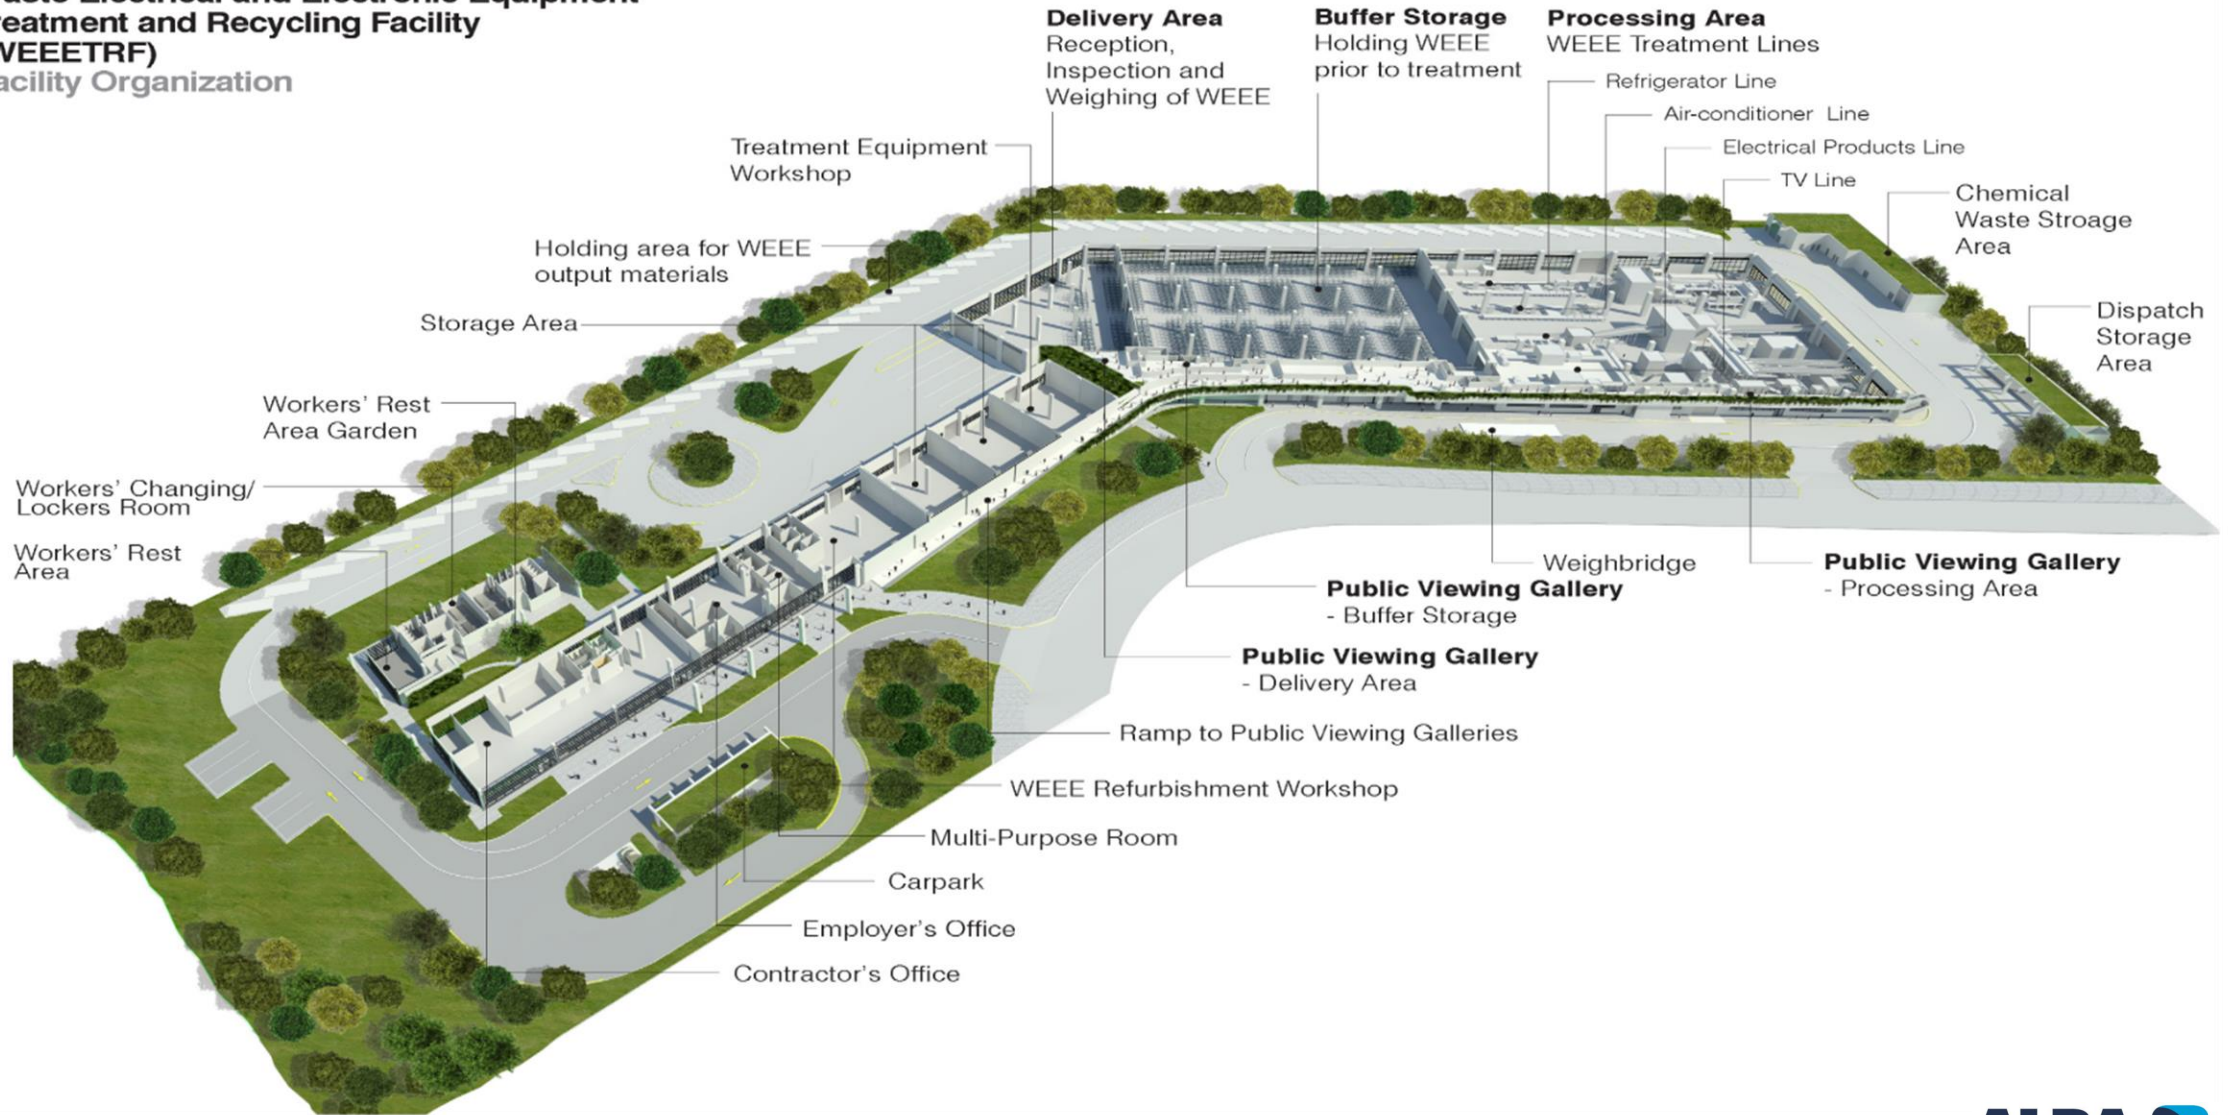

WEEE - PARK layout

Waste Electrical and Electronic Equipment Treatment and Recycling Facility (WEEETF) Facility Organization

Size of WEEE - PARK

Overall size: 3 ha
3,437 square metre Processing Hall
2,690 square metre Buffer Storage

Regulated electrical equipment processing capacity

Design capacity: 30,000 tonnes

一號處理線
Processing Line 1

三號處理線
Processing Line 3

二號處理線
Processing Line 2

四號處理線 (平面電視機及顯示器)
Processing Line 4 (Flat Screen TVs and Monitors)