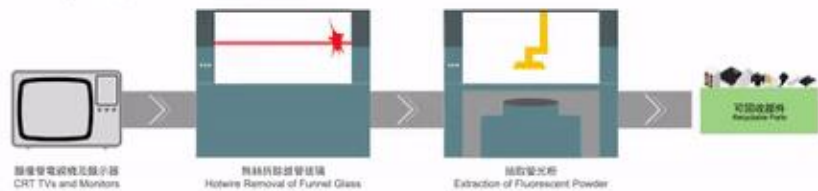

Regulated electrical equipment processing capacity

Design capacity: 30,000 tonnes

一號處理線
Processing Line 1

三號處理線
Processing Line 3

二號處理線
Processing Line 2

四號處理線 (平面電視機及顯示器)
Processing Line 4 (Flat Screen TVs and Monitors)

四號處理線 (顯像管電視機及顯示器)
Processing Line 4 (CRT TVs and Monitors)

Processing lines

E-waste recycling rate

Better than **80%** achieved

Recovered secondary raw material
(as of Feb 2022)

> **30,000** tonnes
of iron