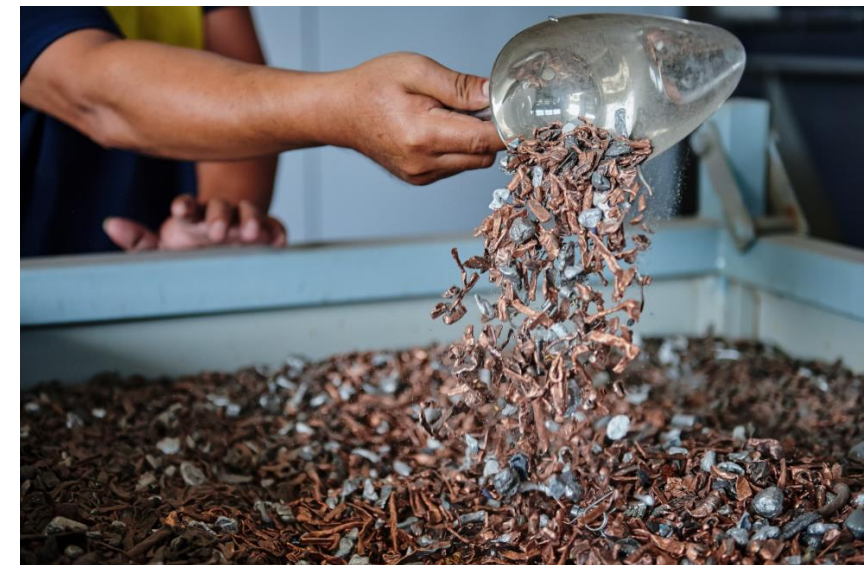

ALBA Integrated Waste Solutions (Hong Kong) Limited (ALBA IWS)

Regulated e-waste recycling service