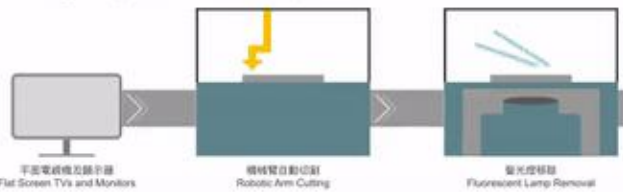

WEEE - PARK layout

Waste Electrical and Electronic Equipment Treatment and Recycling Facility (WEEETF) Facility Organization

Size of WEEE - PARK

Overall size: 3 ha
3,437 square metre Processing Hall
2,690 square metre Buffer Storage

Regulated electrical equipment processing capacity

Design capacity: 30,000 tonnes

一號處理線
Processing Line 1

三號處理線
Processing Line 3

二號處理線
Processing Line 2

四號處理線 (平面電視機及顯示器)
Processing Line 4 (Flat Screen TVs and Monitors)

四號處理線 (顯像管電視機及顯示器)
Processing Line 4 (CRT TVs and Monitors)

Processing lines

E-waste recycling rate

Better than **80%** achieved

Recovered secondary raw material
(as of Feb 2022)

> **30,000** tonnes
of iron