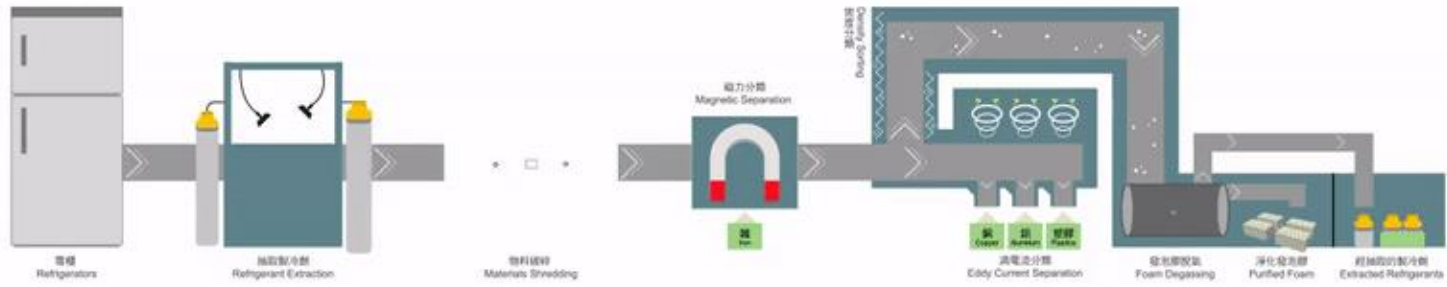

WEEE - PARK layout

Waste Electrical and Electronic Equipment Treatment and Recycling Facility (WEEETF) Facility Organization

Size of WEEE - PARK

Overall size: 3 ha
3,437 square metre Processing Hall
2,690 square metre Buffer Storage

Regulated electrical equipment processing capacity

Design capacity: 30,000 tonnes

一號處理線
Processing Line 1

三號處理線
Processing Line 3

二號處理線
Processing Line 2

四號處理線 (平面電視機及顯示器)
Processing Line 4 (Flat Screen TVs and Monitors)